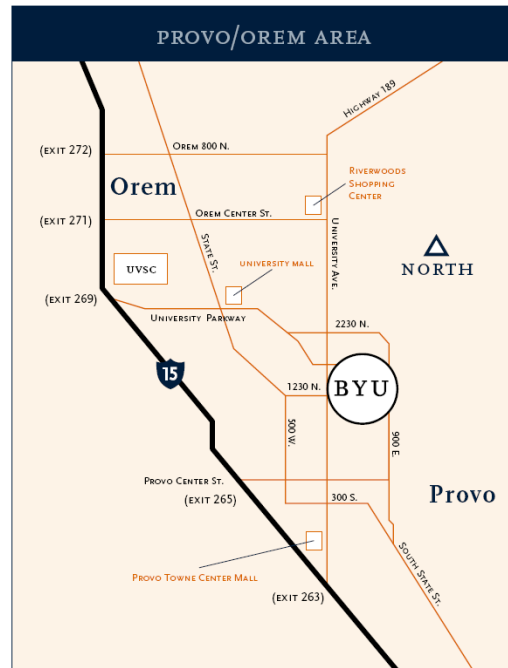

SCHOOL OF MUSIC

**DRIVING INSTRUCTIONS AND HOUSING INFORMATION**

**I-15 Southbound**

- \* Take the Orem 1200 South/University Parkway (Exit 269) off I-15.
- \* Turn east (left) at the off-ramp traffic signal.
- \* Follow University Parkway east past Utah Valley State College (UVSC) and the University Mall.
- \* After passing the BYU football stadium, turn right at 450 East (by the Marriott Center).
- \* Drive past the Marriott Center, and turn left onto North Campus Drive.
- \* Follow the signs to the Visitor Parking at the Museum of Art. The Harris Fine Arts Center (HFAC) is south of the museum.

**I-15 Northbound**

- \* Take the BYU/University Avenue (Exit 263) off I-15.
- \* Drive north along University Avenue past Provo Center Street.
- \* Turn right at the 1230 North (Bulldog Avenue) traffic signal.
- \* Continue straight (heading east) on 1230 North (it becomes curvy and turns into North Campus Drive), and follow the signs to the Visitor Parking at the Museum of Art. The Harris Fine Arts Center (HFAC) is just to the south of the museum.